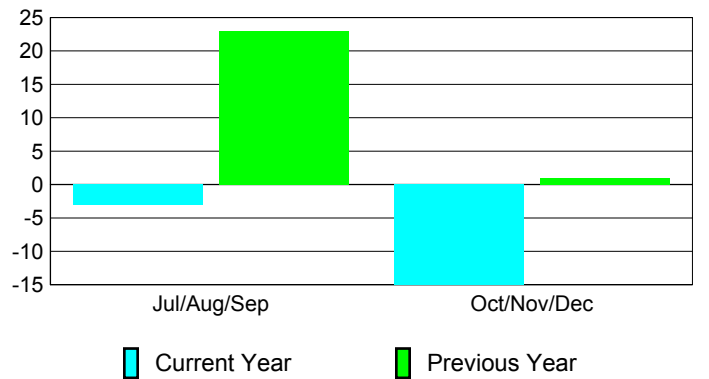

Comparison of Membership Gain/Loss

Current Year Compared to the Previous Year