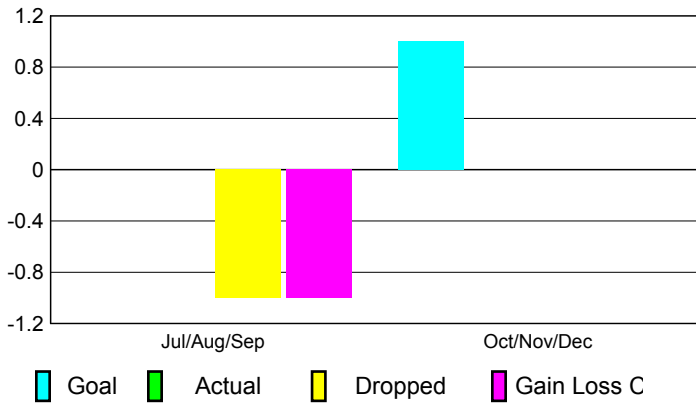

## CLUBS

**Club Results  
2010-2011**

**Clubs  
2009-2010**

Month	New Club Goal	Actual New Clubs	Actual Dropped Clubs	Gain/Loss of Clubs	Gain/Loss of Clubs
Jul/Aug/Sep	0	0	-1	-1	0
Oct/Nov/Dec	1	0	0	0	0
<b>Totals</b>	<b>1</b>	<b>0</b>	<b>-1</b>	<b>-1</b>	<b>0</b>

### Club Results 2010-2011

Goal, New, Dropped, Gain/Loss

### Comparison of Club Gain/Loss

Current Year Compared to the Previous Year