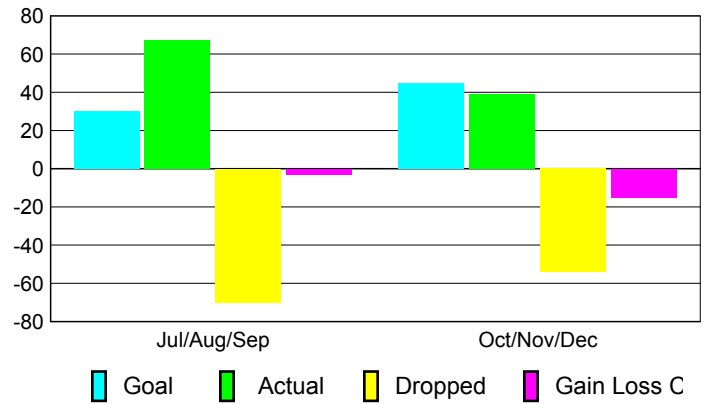

### YTD Status Quo Clubs 2010-2011

Status Quo Clubs Compared to Status Quo Members

## MEMBERSHIP

**Membership Results  
2010-2011**

**Membership  
2009-2010**

Month	Net Memb Goal	Actual New Memb	Actual Dropped Memb	Gain/Loss of Memb	Gain/Loss of Memb
Jul/Aug/Sep	30	67	-70	-3	23
Oct/Nov/Dec	45	39	-54	-15	1
<b>Totals</b>	<b>75</b>	<b>106</b>	<b>-124</b>	<b>-18</b>	<b>24</b>

### Membership Results 2010-2011

Goal, New, Dropped, Gain/Loss

### Comparison of Membership Gain/Loss

Current Year Compared to the Previous Year